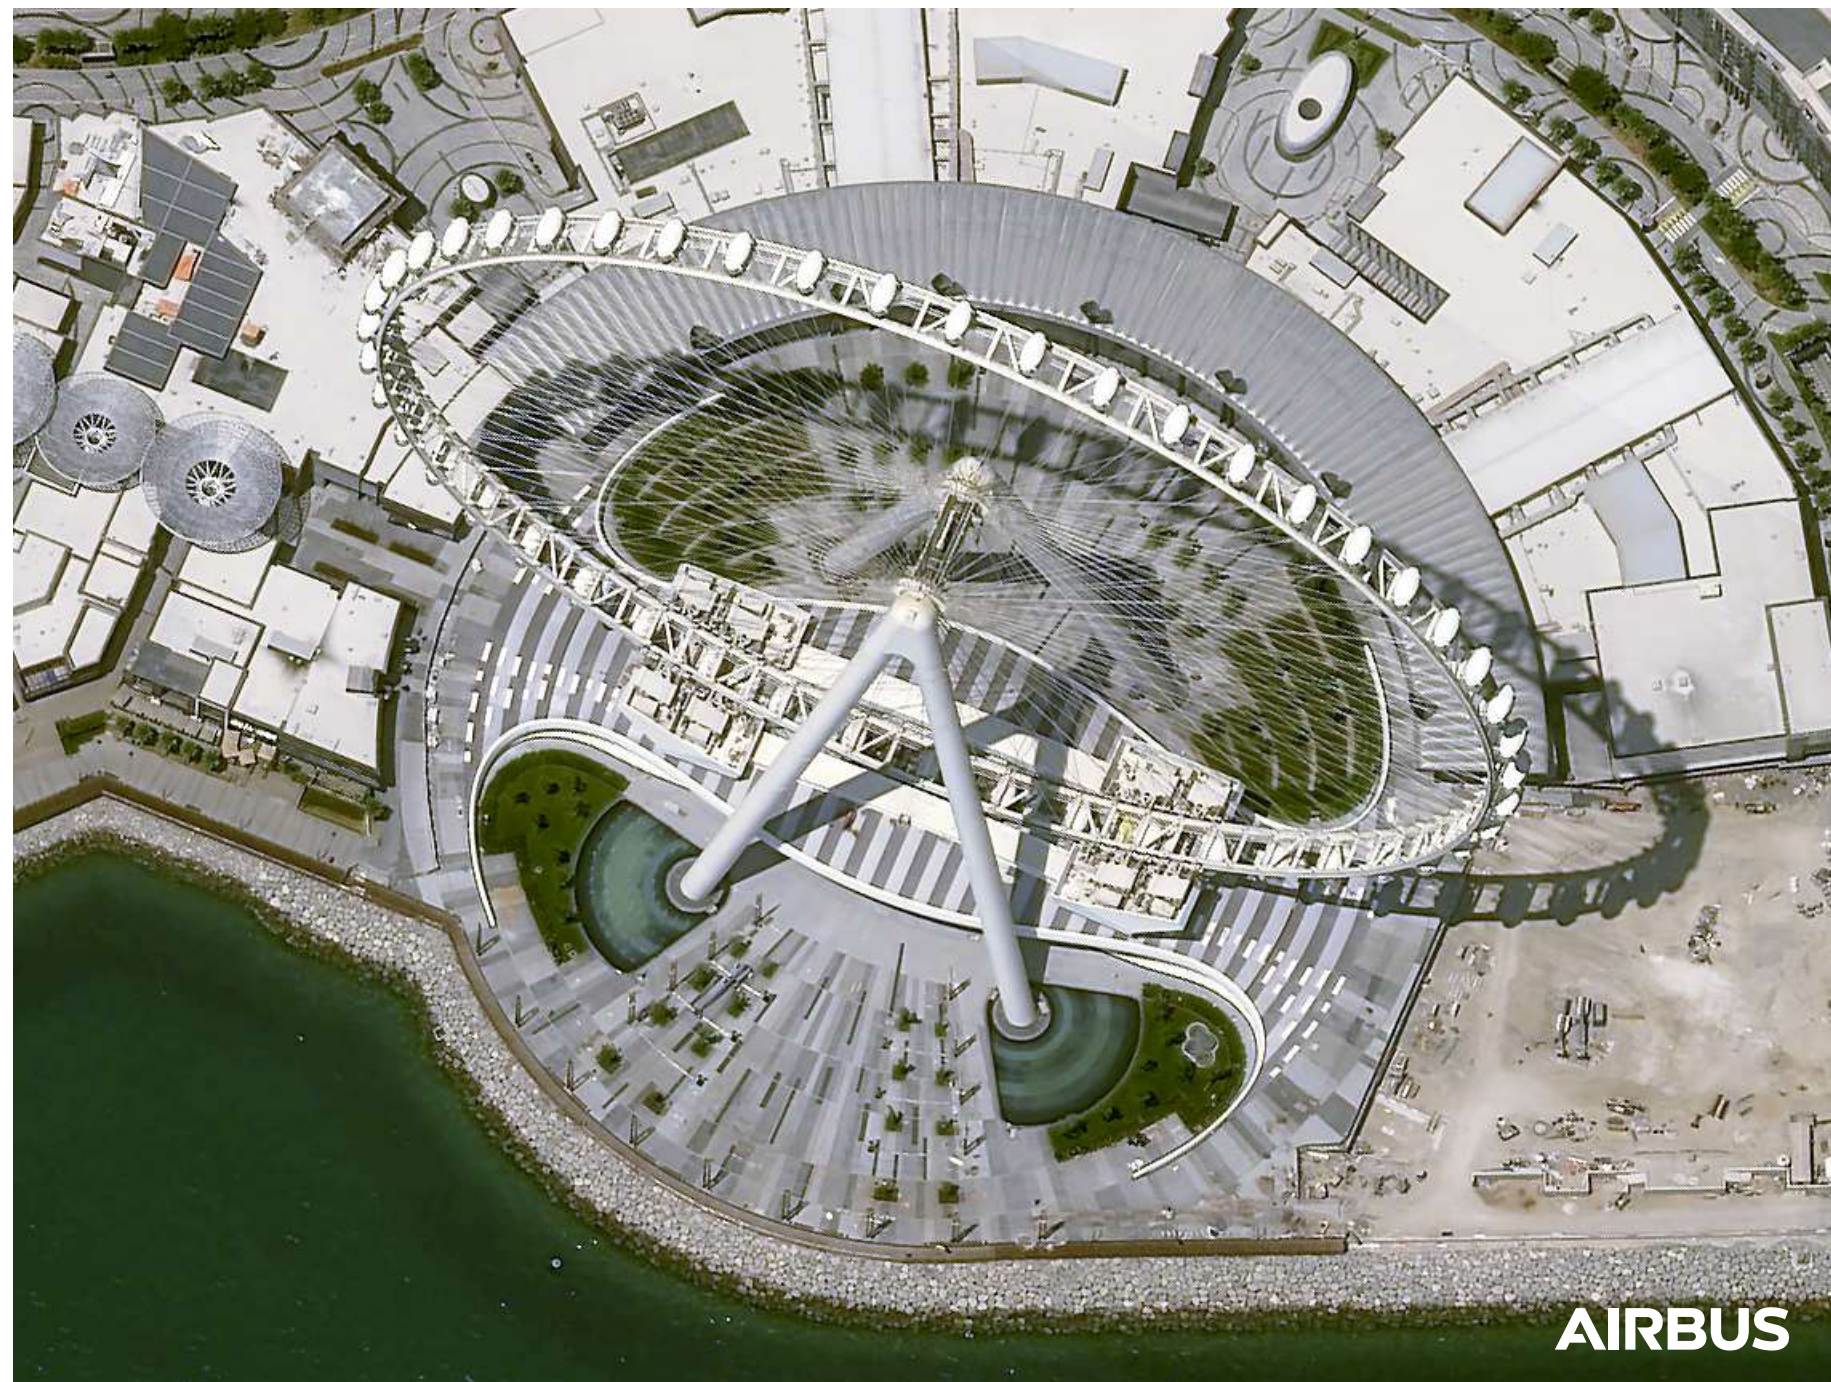

Pléiades Neo

VERY FIRST IMAGES OF PLÉIADES NEO 3

Ain Dubai Wheel

Dubai , UAE

Date: 20/05/2021

PanSharpened | 21°

These images are part of the first set acquired on May 2021, one week after the launch of the satellite.

No geometric and radiometric calibration were applied.

Copyright: Airbus DS 2021

AIRBUS