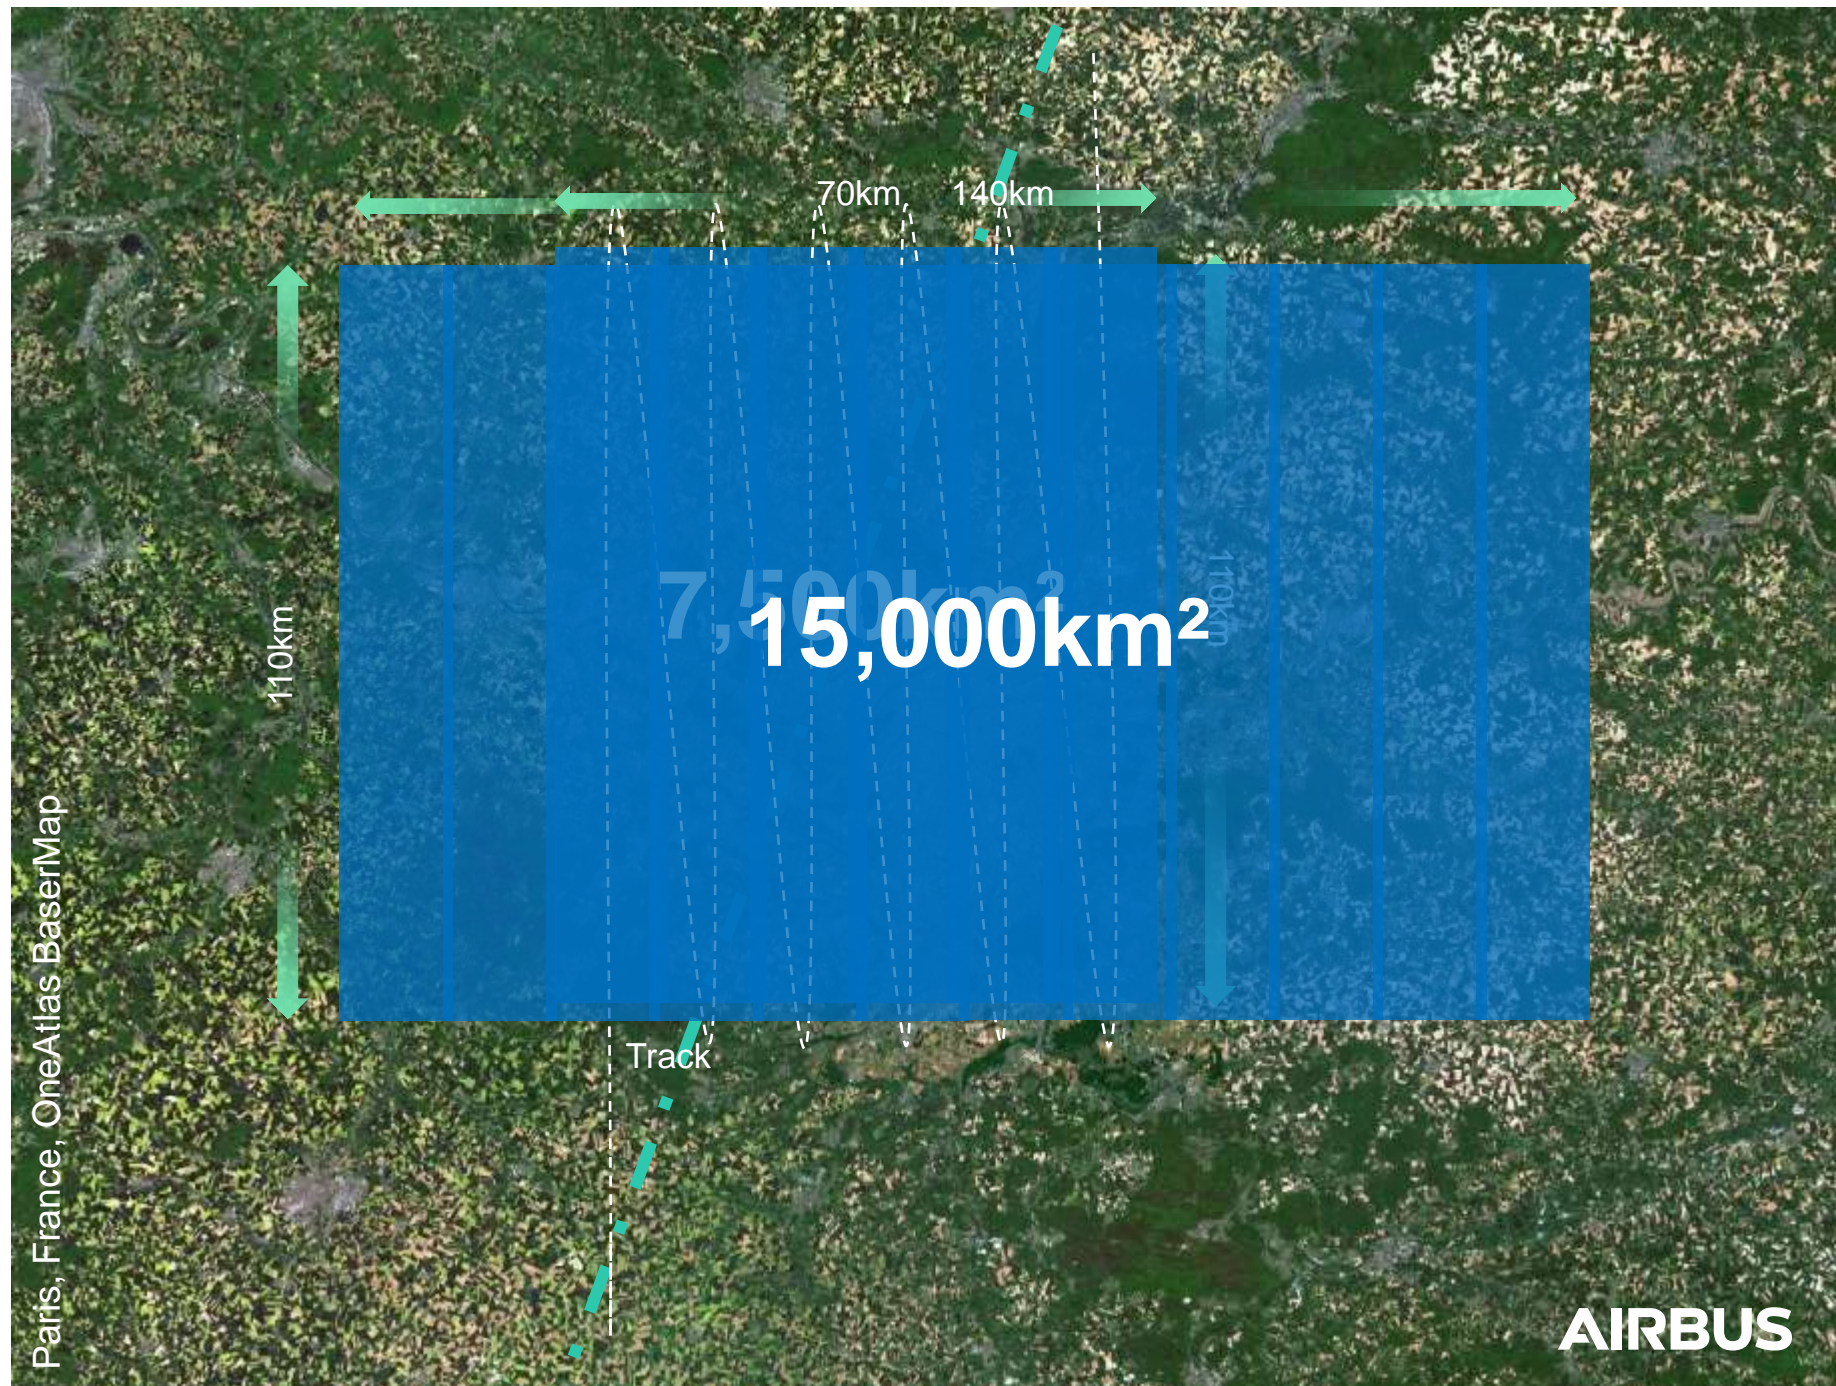

# Global coverage capacity

- ▶ 2 Million km<sup>2</sup> every day!
- ▶ Up to 7,500 km<sup>2</sup> in a single pass
- ▶ Up to 15,000 km<sup>2</sup> of consistent coverage within a day

UP TO  
**2 million km<sup>2</sup>**  
EVERY DAY

# Global coverage capacity

- ▶ 2 Million km<sup>2</sup> every day!
- ▶ Up to 7,500 km<sup>2</sup> in a single pass
- ▶ Up to 15,000 km<sup>2</sup> of consistent coverage within a day

# Unrivalled Low Cloud Cover

Accurate weather forecast  
updated 4 times a day and  
uploaded at and for each orbit

<10%  
CLOUD COVER

TARGET FOR 70% OF IMAGES